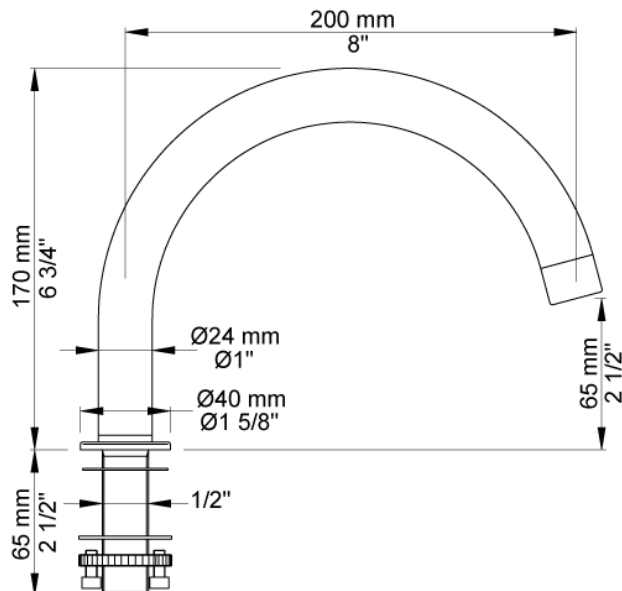

--

Date:

Client:

Project:

090E

Swivel spout. Height 170 mm. Hole cut out size: 22 mm.

Available in colors

Color 02, Grey	Color 17, Gloss black
Color 04, Light blue	Color 18, White
Color 05, Orange	Color 19, Natural brass
Color 06, Light green	Color 20, Brushed chrome
Color 08, Yellow	Color 21, Carmine red
Color 09, Dark grey	Color 25, Pink
Color 12, Mocca	Color 27, Matt black
Color 14, Bright red	Color 28, Matt white
Color 15, Dark blue	Color 40, Brushed stainless steel
Color 16, Polished chrome	